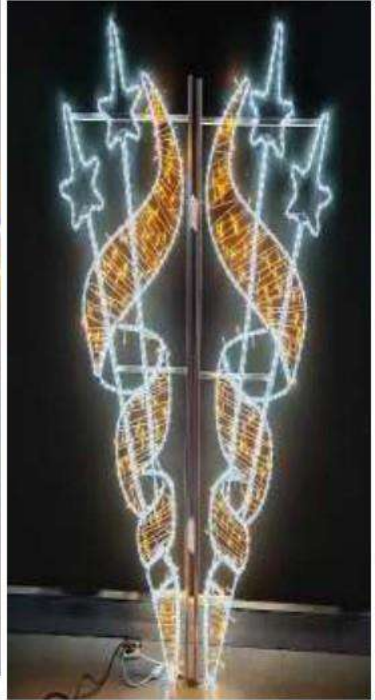

Christmas-Themed D