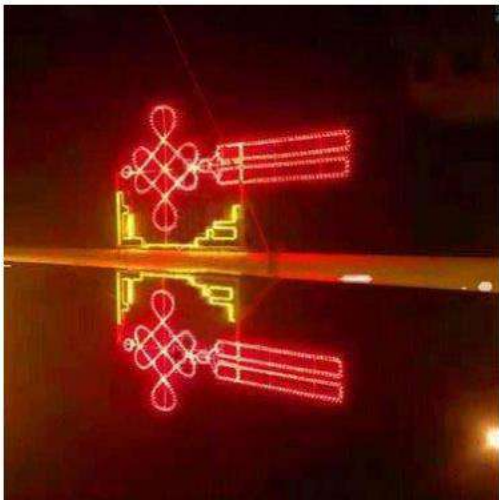

Iron frame+baked paint finish+LED light
strip

Customizable in various shapes or based on provided
designs

Hangable lamp