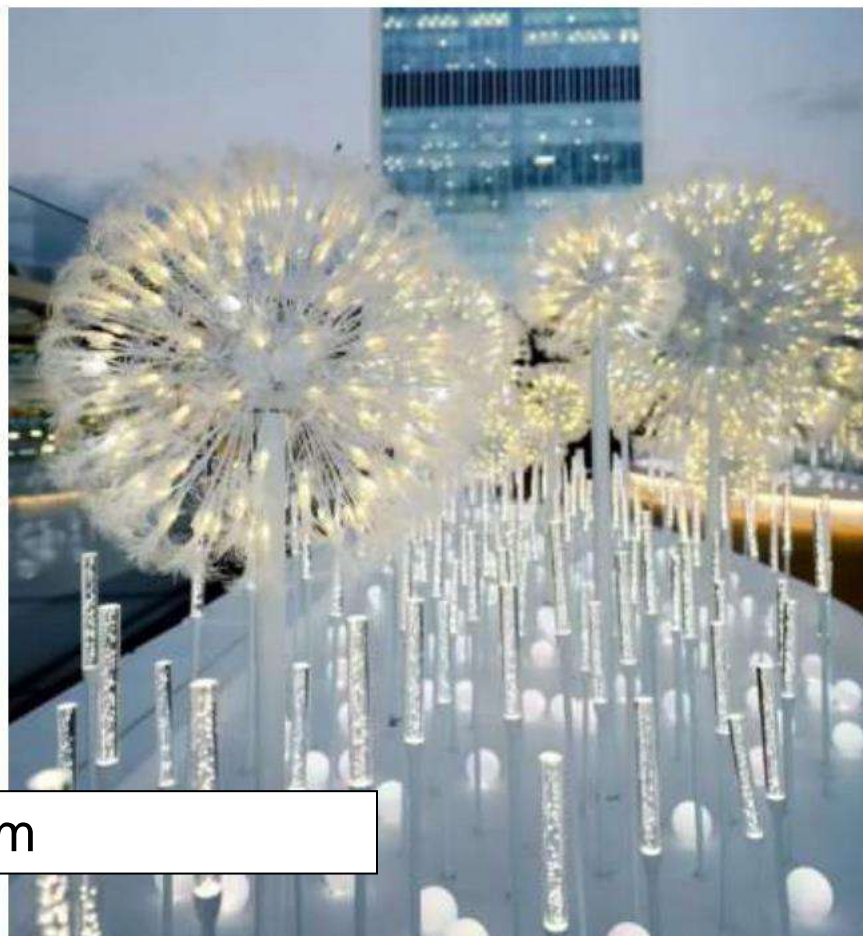

EMAIL: famefly@gmail.com