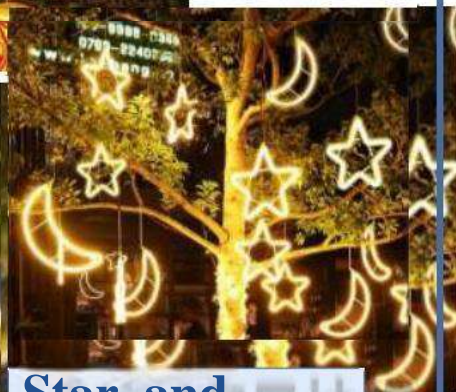

Hangable lamp

**Fortune Bag
Lantern**

Size: 10*23
Voltage: 220V

45*138mm 80* 130 mm 50*136mm

Wish Lantern

Size: Random
Voltage: 24V

**Star and
Moon Pend-
ant Lamp**

The dimensions can
be adjusted for vol-
tage: 220V