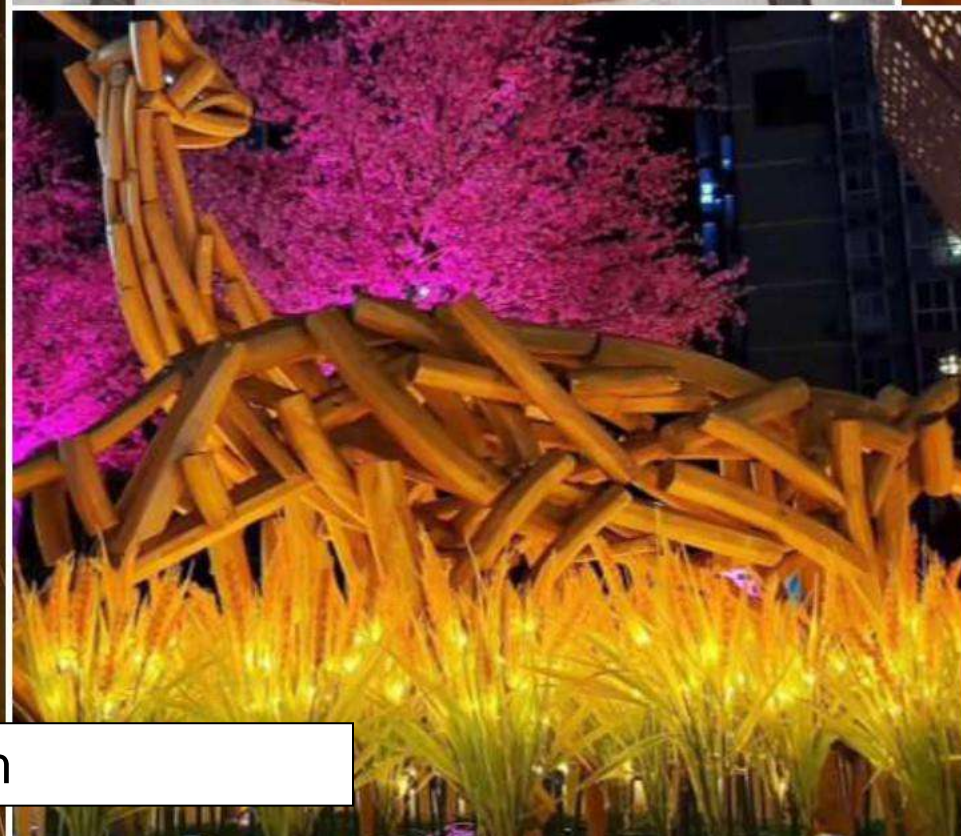

EMAIL: famefly@gmail.com

Ma Su Lantern
Plastic planting base + plastic leaves + plastic stem + LED light + plastic top

customizable size

Iron frame +baked paint +ABS adhesive compound +
LED lights

Sea Pig Lantern