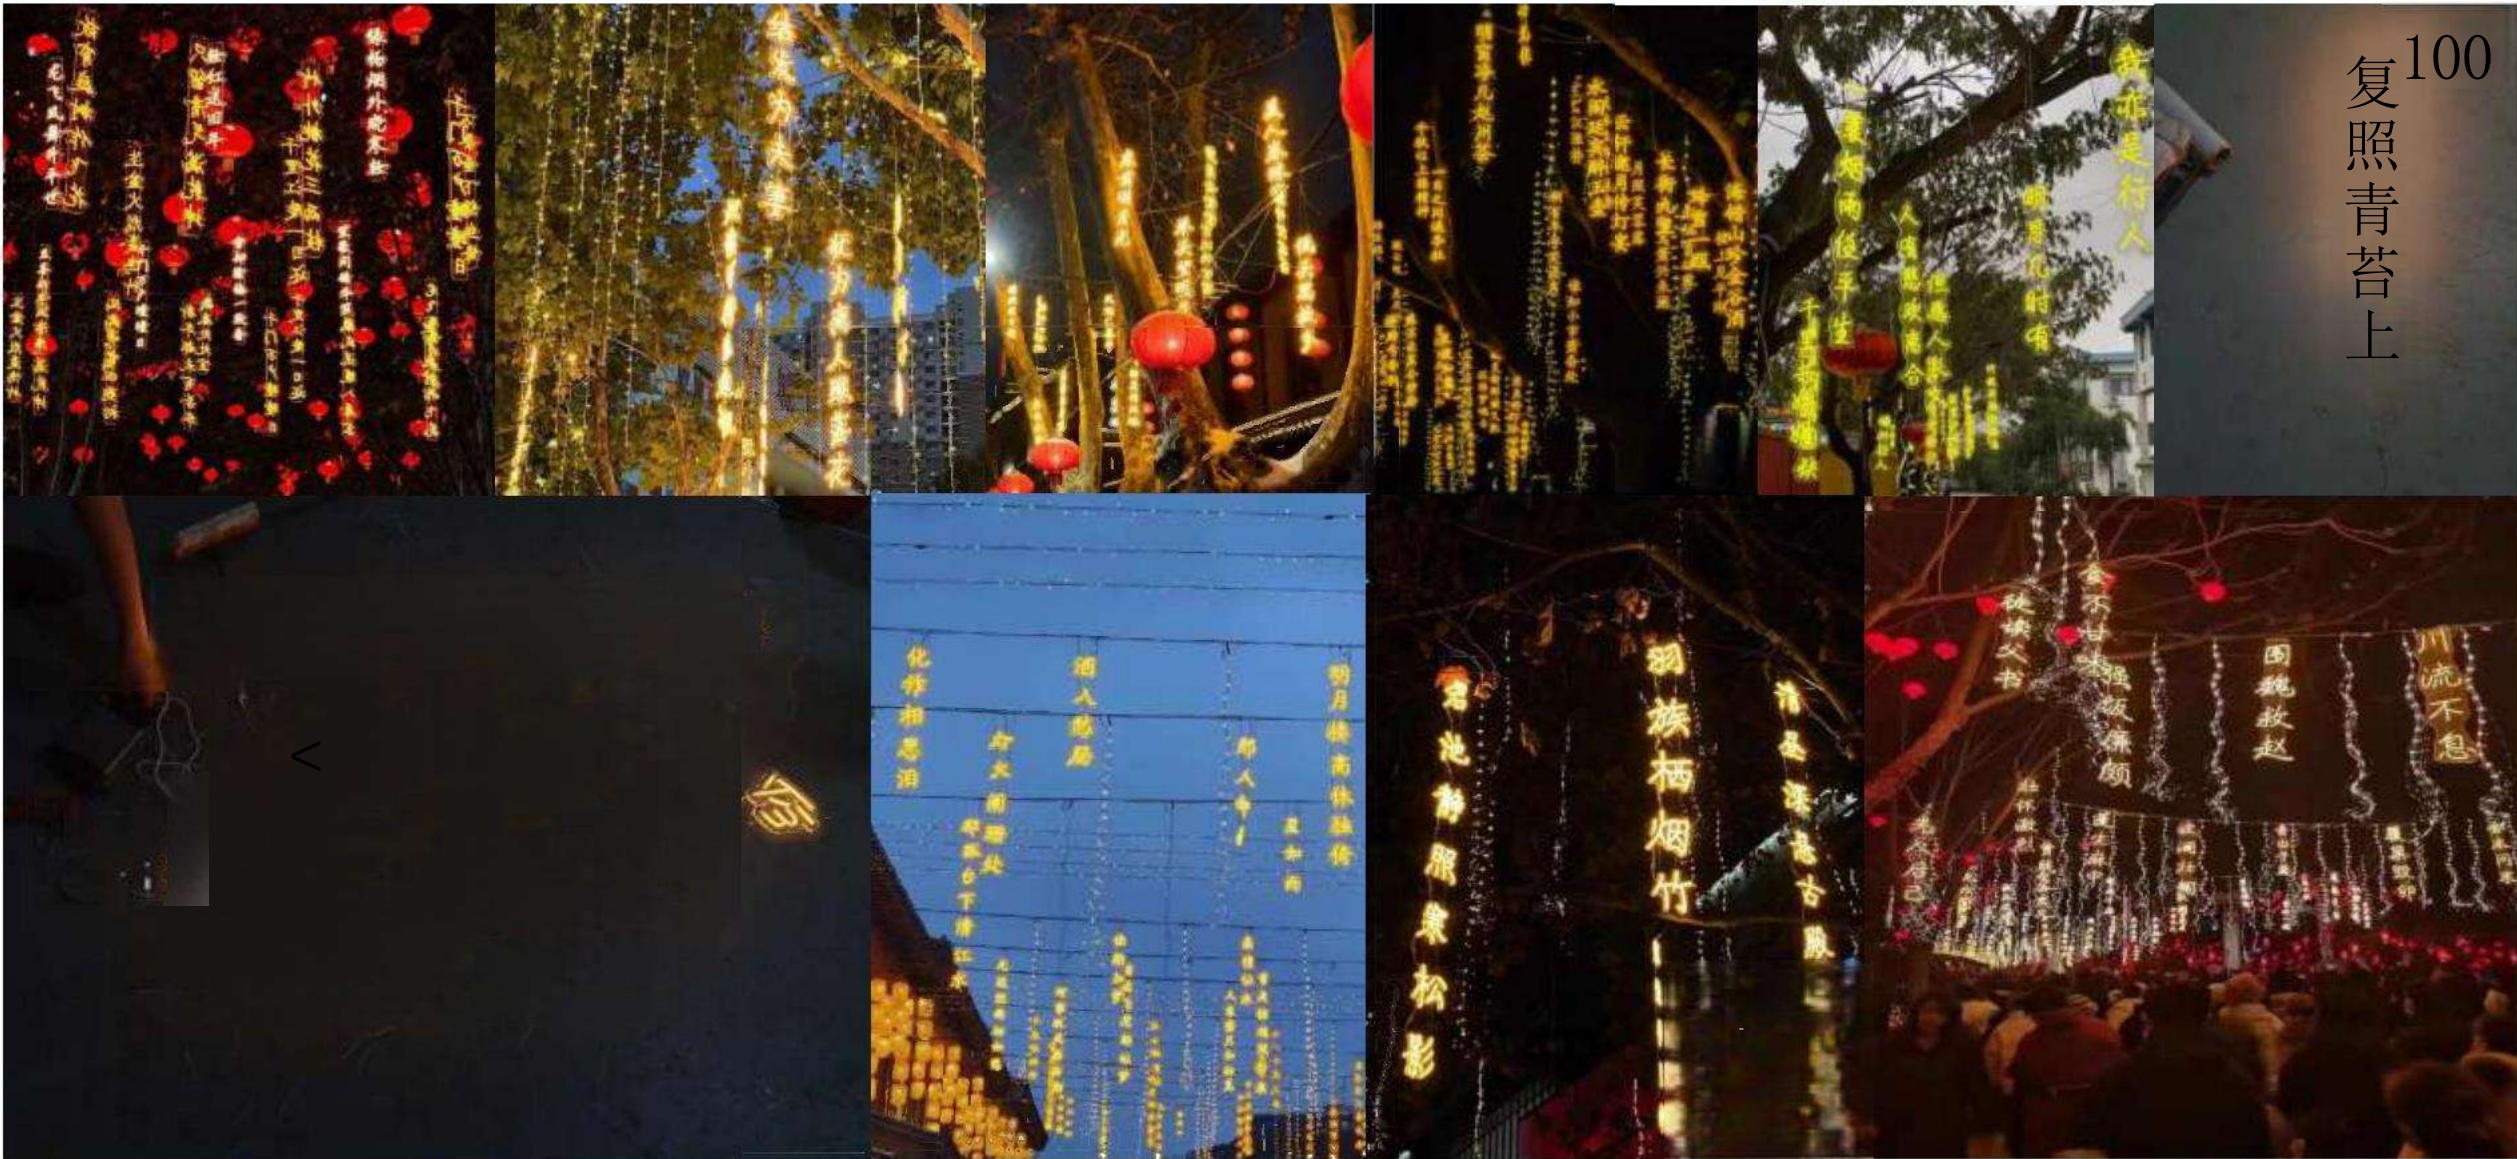

Shape]Light Series

ght series

Tree-Shaped Spherical lamp

Customizable size

Multiple colors and sizes are customizable metal frame ball+LED light

Tennis ball light

Trec-Hanging Poetry Lamp

100
复照青苔上