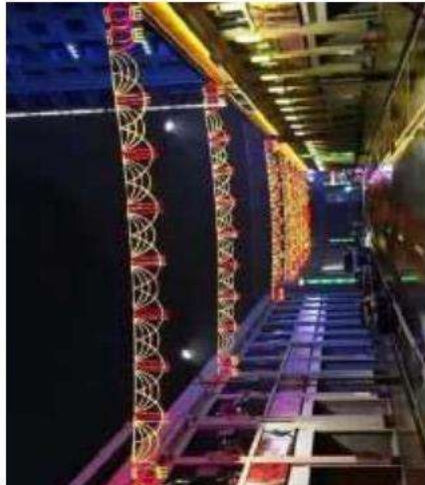

Shape]Light Series

ght series

Tree-Shaped Spherical lamp

Customizable size

Multiple colors and sizes are customizable metal frame ball+LED light

Tennis ball light

Trec-Hanging Poetry Lamp

100
复照青苔上

Customizable size

Iron frame +baked paint finish+LED light strip

Customizable in various shapes or based on provided designs

Streetlight

Street Light Series

Doll Ball Series Doll Ball Series

Ironwork+baked enamel+LED lights +chassis + springs Height/Dimensions/Pattern customizable