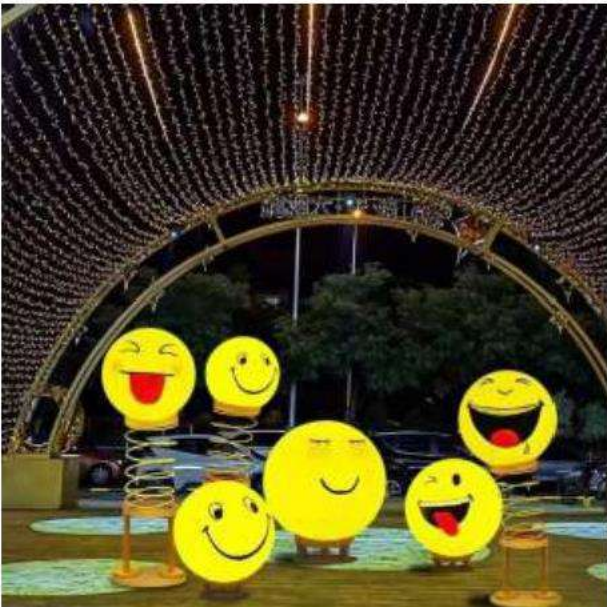

Shape]Light Series

ght series

Tree-Shaped Spherical lamp

Customizable size

Multiple colors and sizes are customizable metal frame ball+LED light

Tennis ball light

Trec-Hanging Poetry Lamp

100
复照青苔上

Customizable size

Iron frame +baked paint finish+LED light strip

Customizable in various shapes or based on provided designs

Streetlight

Street Light Series

Doll Ball Series Doll Ball Series

Ironwork+baked enamel+LED lights +chassis + springs Height/Dimensions/Pattern customizable