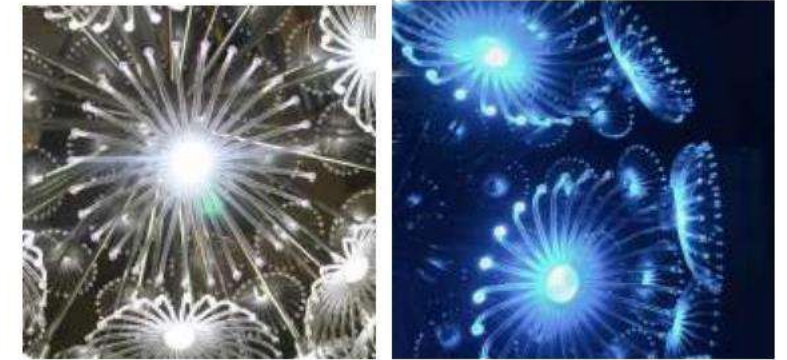

Ground-Planted Reed Lamp

Reed Series Lamp

It Can Be Used for Solar Energy.
a Stainless steel+pipe+aluminum component +plastic grounding+

Plant Insert Dandelion Series

Dandelion series

Thick Optical Fiber Dandelion