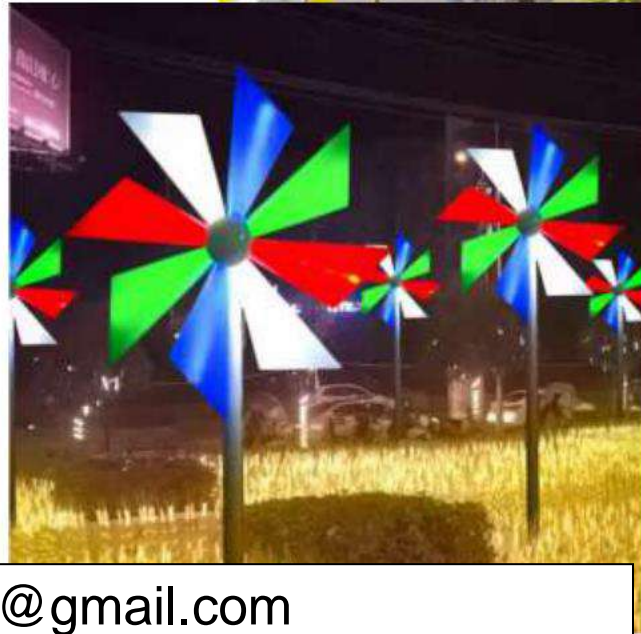

EMAIL: famefly@gmail.com