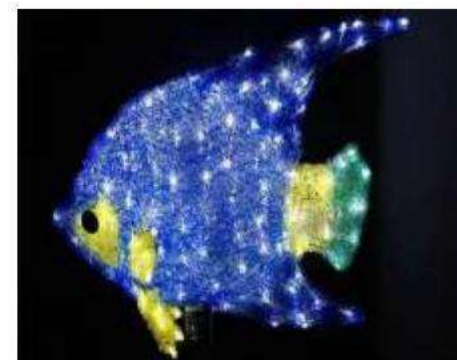

Customizable size
Marine organisms can be customized
Iron frame + baked enamel finish + LED light strings+LED light strips

Customizable
abyssal fish
Ironwork+baked enamel+LED lights+ABS+adhesive compound