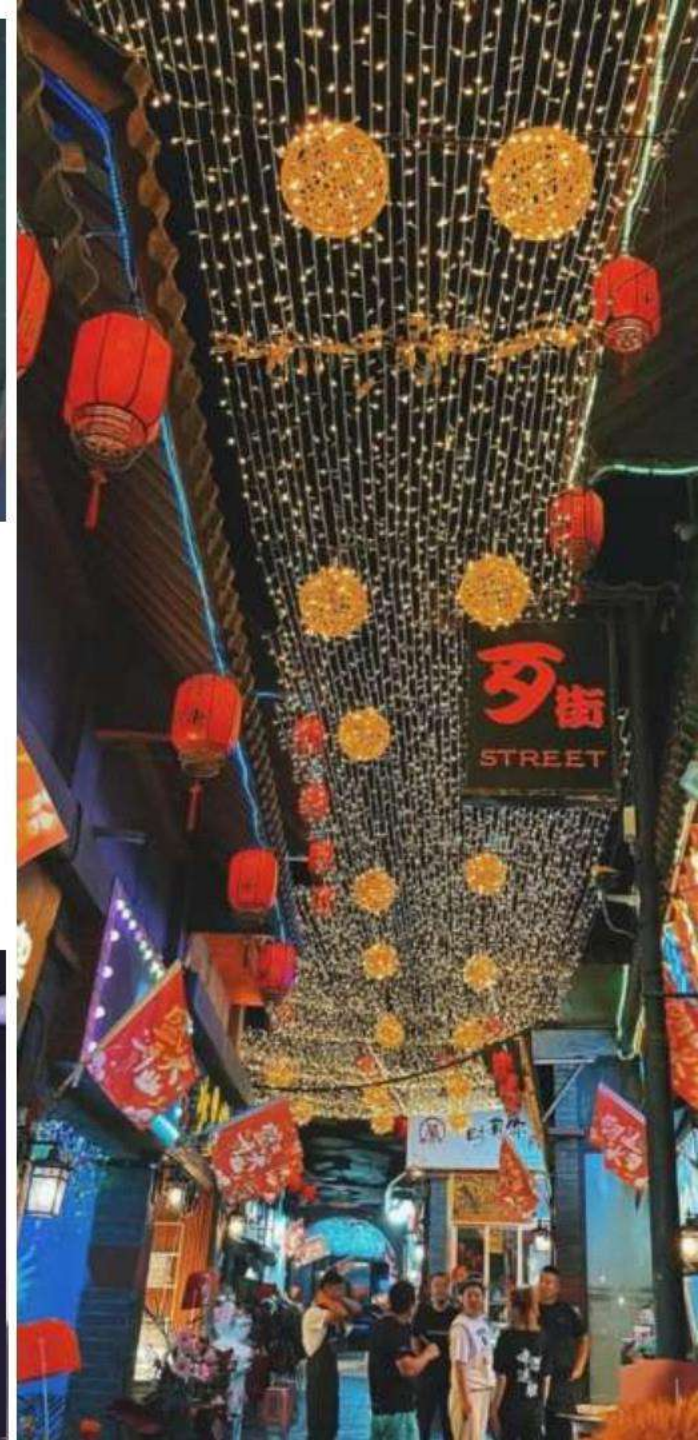

Customizable size

Urban Garden

Point Light

Source Model/Standard Model

Iron frame +baked paint +LED
lights

Tree Light Series

Picture Presentation

- Ironwood Tree
- Material: Steel pipe + rubber coating + plastic petals + LED light
- Crystal Tree
- Material: Iron pipe + baked paint + ABS rubber + fiber flower + LED light
- Simulation Tree
- Material: Steel pipe + resin/imitation paint + plastic petals + LED light