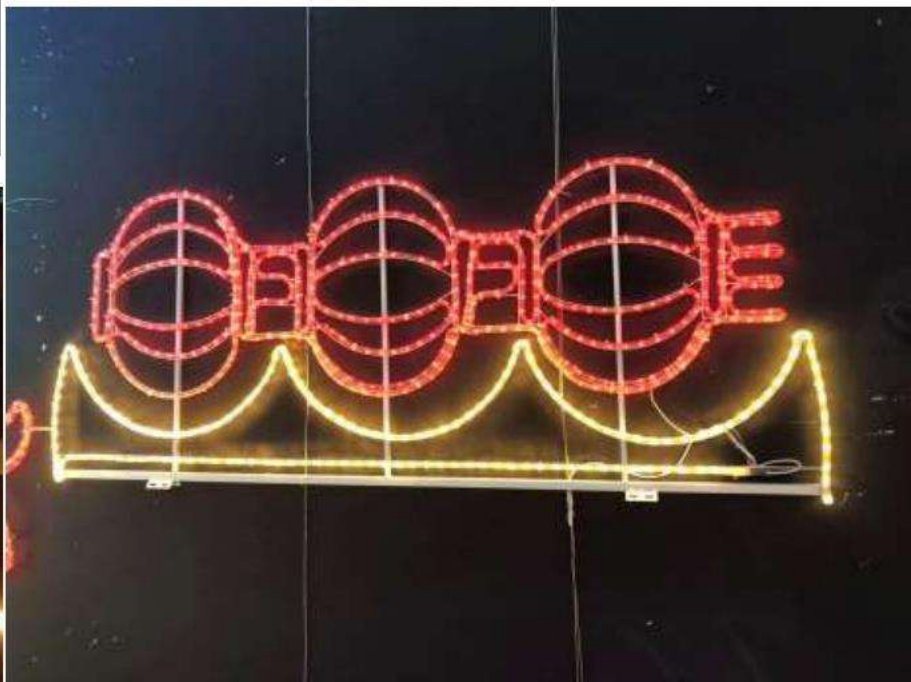

Hangable lamp

**Fortune Bag
Lantern**

Size: 10*23
Voltage: 220V

45*138mm 80* 130 mm 50*136mm

Wish Lantern

Size: Random
Voltage: 24V

**Star and
Moon Pend-
ant Lamp**

The dimensions can
be adjusted for vol-
tage: 220V