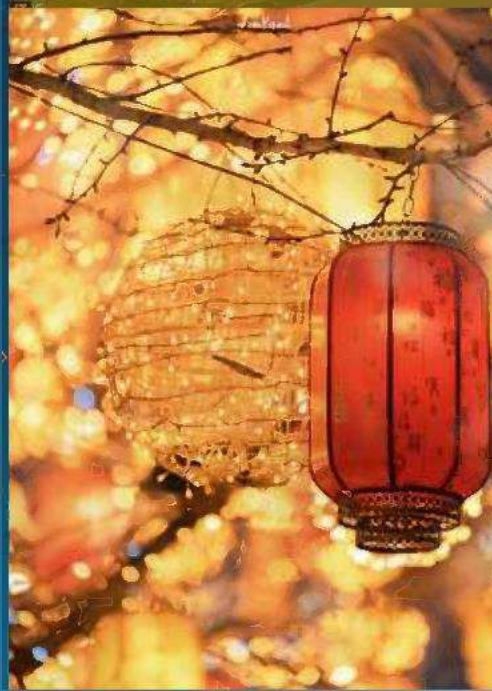

Shape]Light Series

ght series

Tree-Shaped Spherical lamp

Customizable size

Multiple colors and sizes are customizable metal frame ball+LED light

Tennis ball light

Trec-Hanging Poetry Lamp

100
复照青苔上