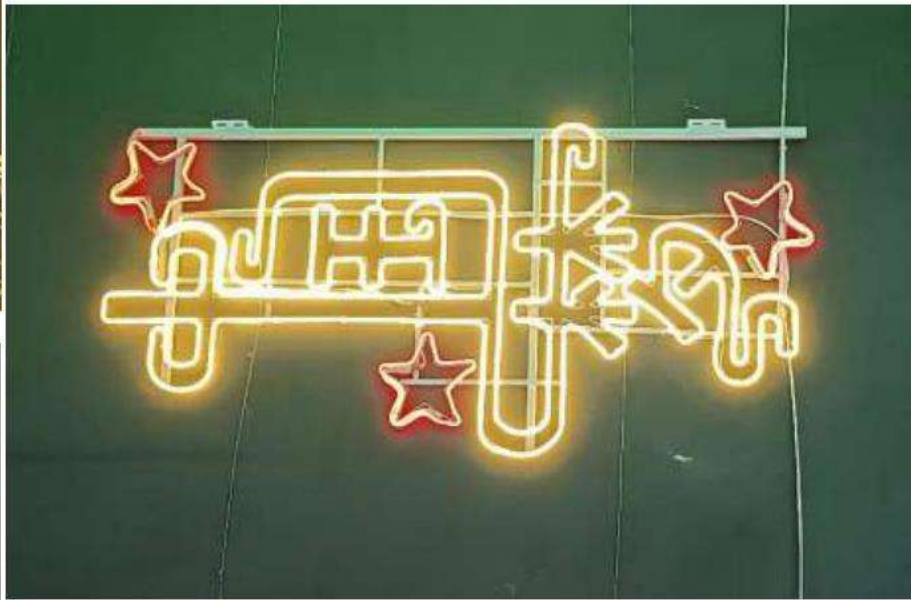

Iron frame+baked paint finish+LED light
strip

Customizable in various shapes or based on provided
designs

Hangable lamp