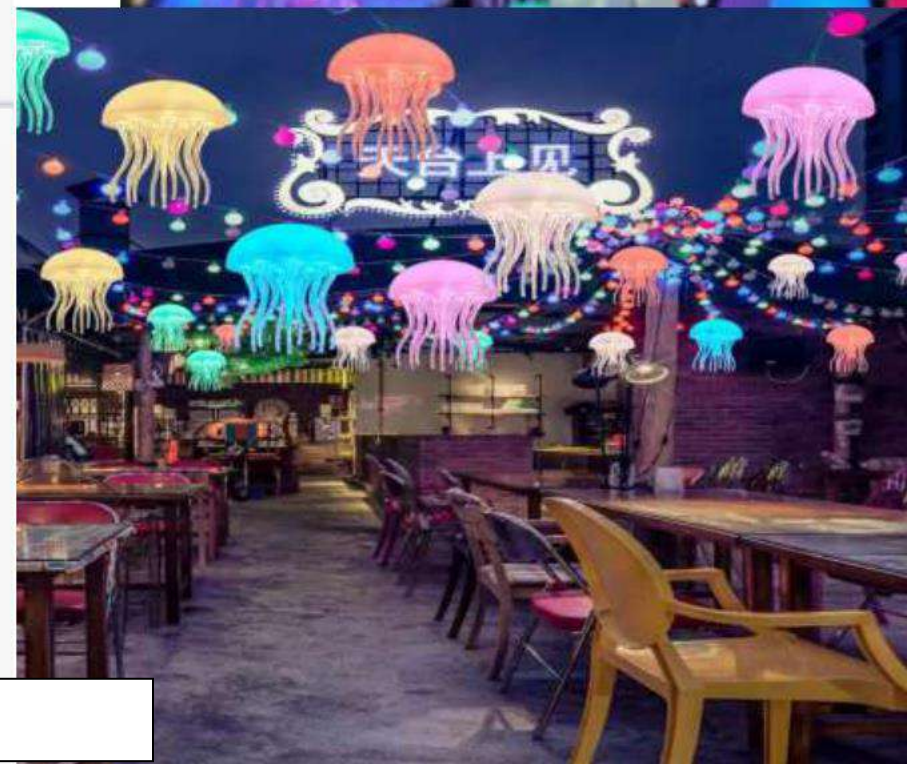

Jellyfish Light

EMAIL: famefly@gmail.com