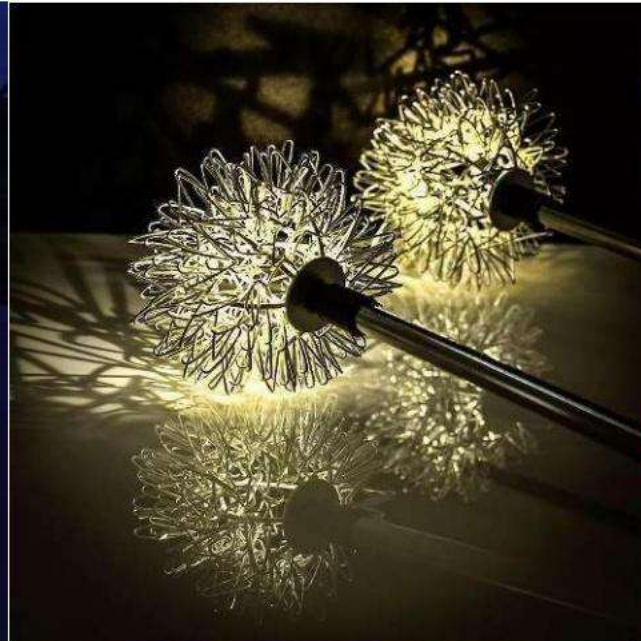

Customizable size

Aluminum Wire BabyLamps cmB Dd sou Ham

**Stainless steel+aluminum components
+plastic grounding plug+LED lights**