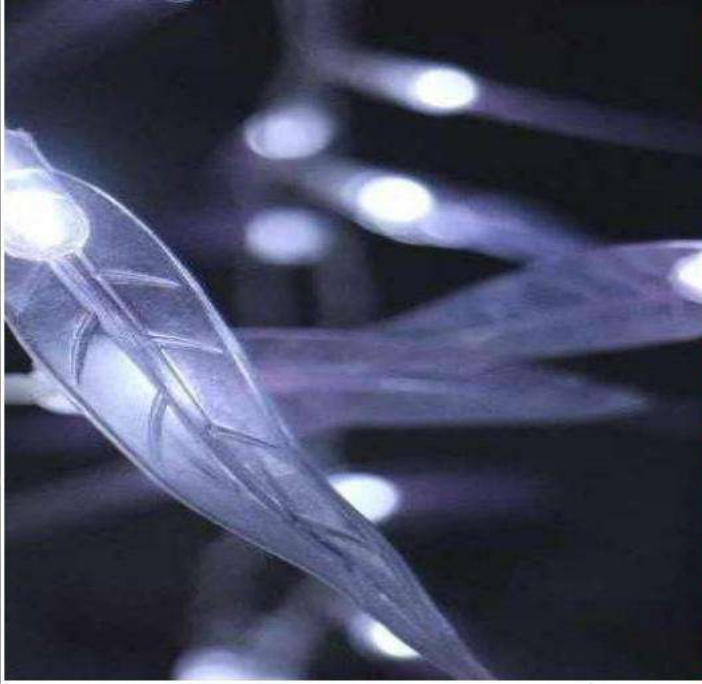

EMAIL: famefly@gmail.com

Customizable size
Willow
Iron-work
Resin/
Imitation
Paint
LED