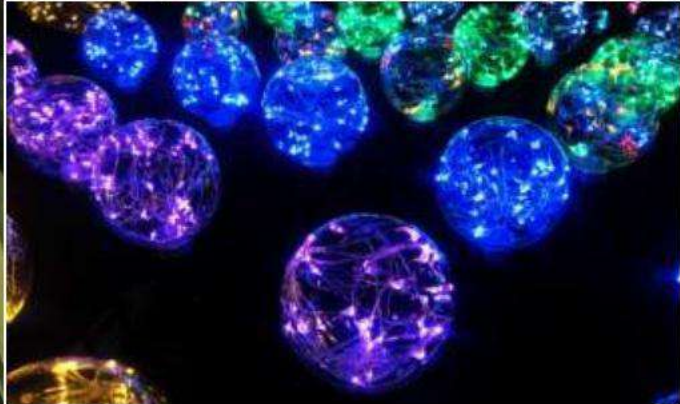

Customizable size
Platinum Ice Pillar
It can be used for solar energy.
 Stainless steel+aluminum components +plastic grounding plug+LED lights

Customizable size
Bubble Ice Chy
 Stainless steel+aluminum components+plastic grounding plug+LED lights