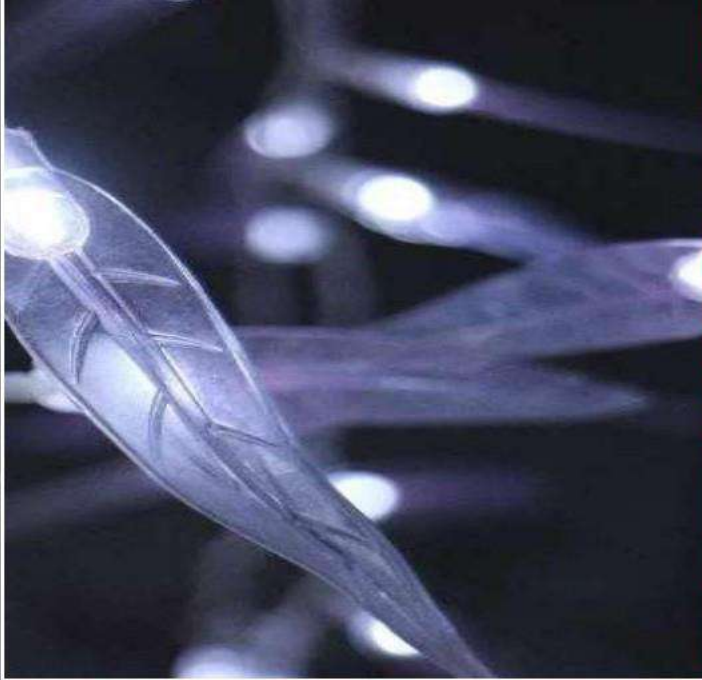

EMAIL: famefly@gmail.com