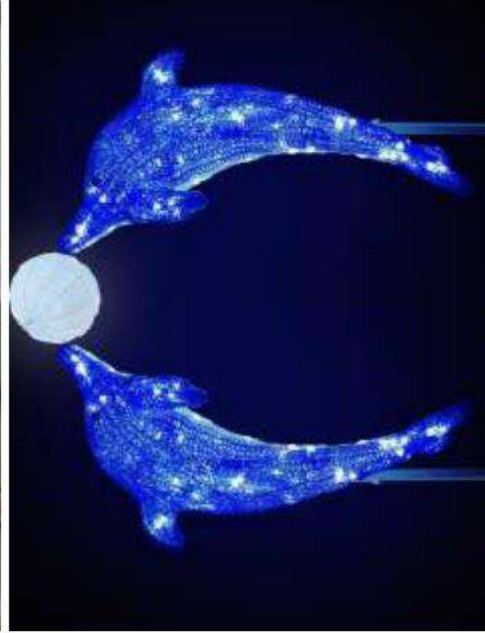

EMAIL: famefly@gmail.com

Ma Su Lantern
Plastic planting base + plastic leaves + plastic stem + LED light + plastic top

customizable size

Iron frame +baked paint +ABS adhesive compound +
LED lights

Sea Pig Lantern