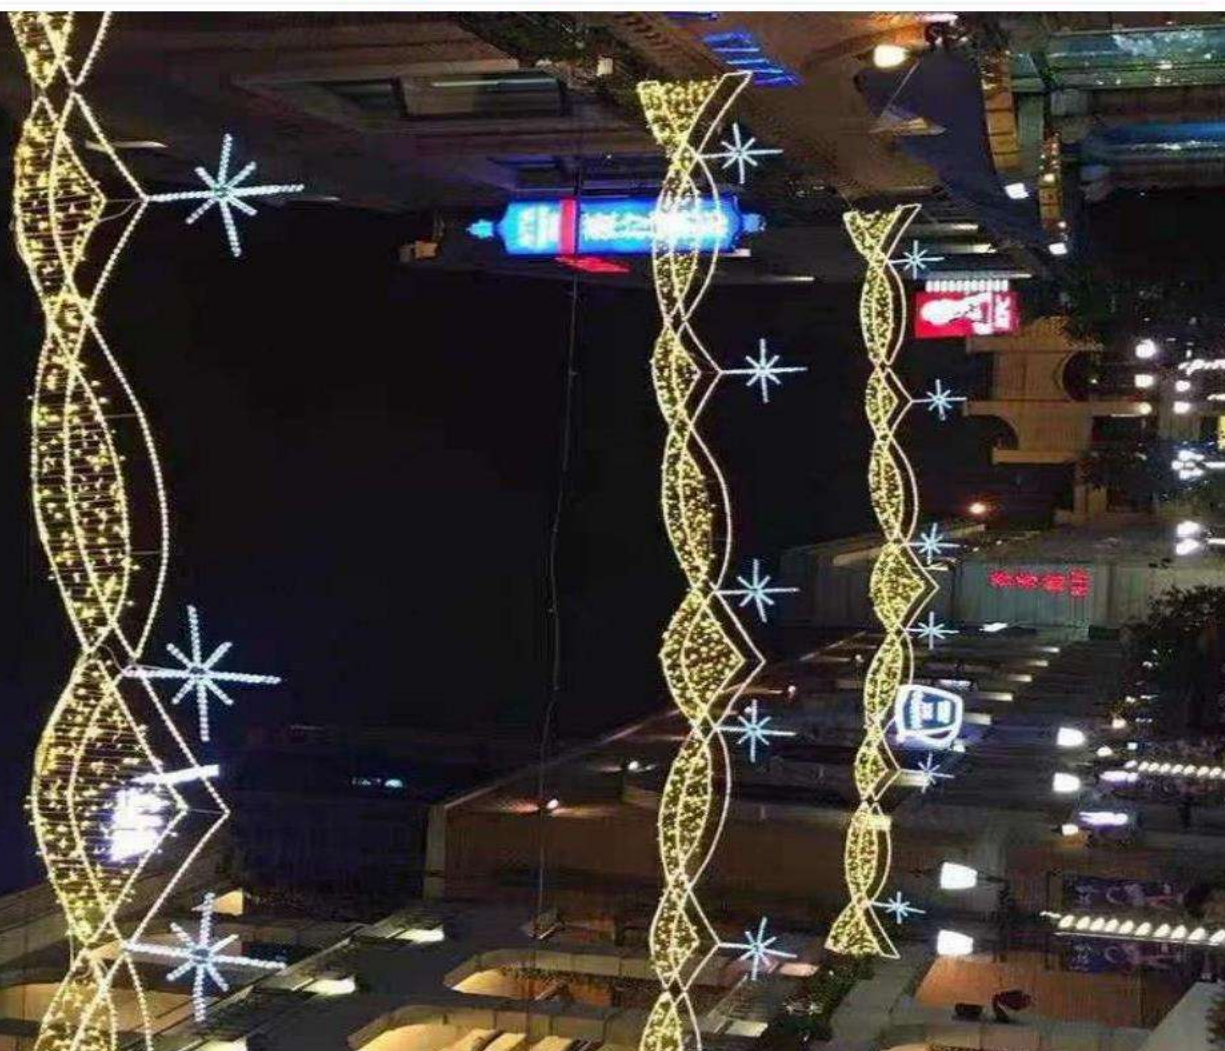

Customizable size

Iron frame +baked paint finish+LED light strip

Customizable in various shapes or based on provided designs

Streetlight

Street Light Series

Doll Ball Series Doll Ball Series

Ironwork+baked enamel+LED lights +chassis + springs Height/Dimensions/Pattern customizable