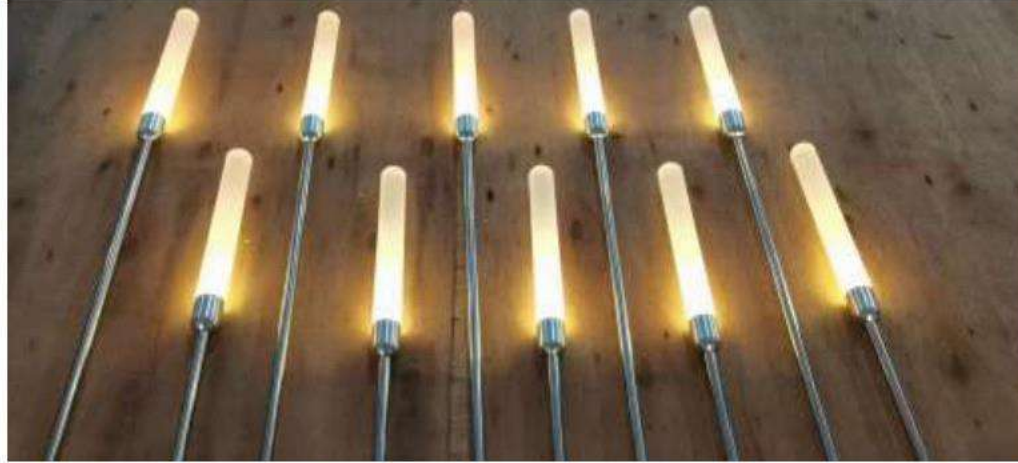

Roree

material quality
Steel pipe +resin/imitation pa-
int+plastic petal+LED light

Animal Design Series

Animal modeling series

Power Strip Light Series

The ground plug light series

Standard round ball lamp

Plastic +LED light pole

Luxury spherical lamp

Aluminum components + stainless steel + PE + LED light

- 1. The luxury model features aluminum components
- 2. Solar energy can be utilized.

Ground-Planted.Firefly Firefy

It can be used
for solar

Ground-Planted Reed Lamp

Reed Series Lamp

It Can Be Used for Solar Energy.
a Stainless steel+pipe+aluminum component +plastic grounding+

Plant Insert Dandelion Series

Dandelion series

Thick Optical Fiber Dandelion