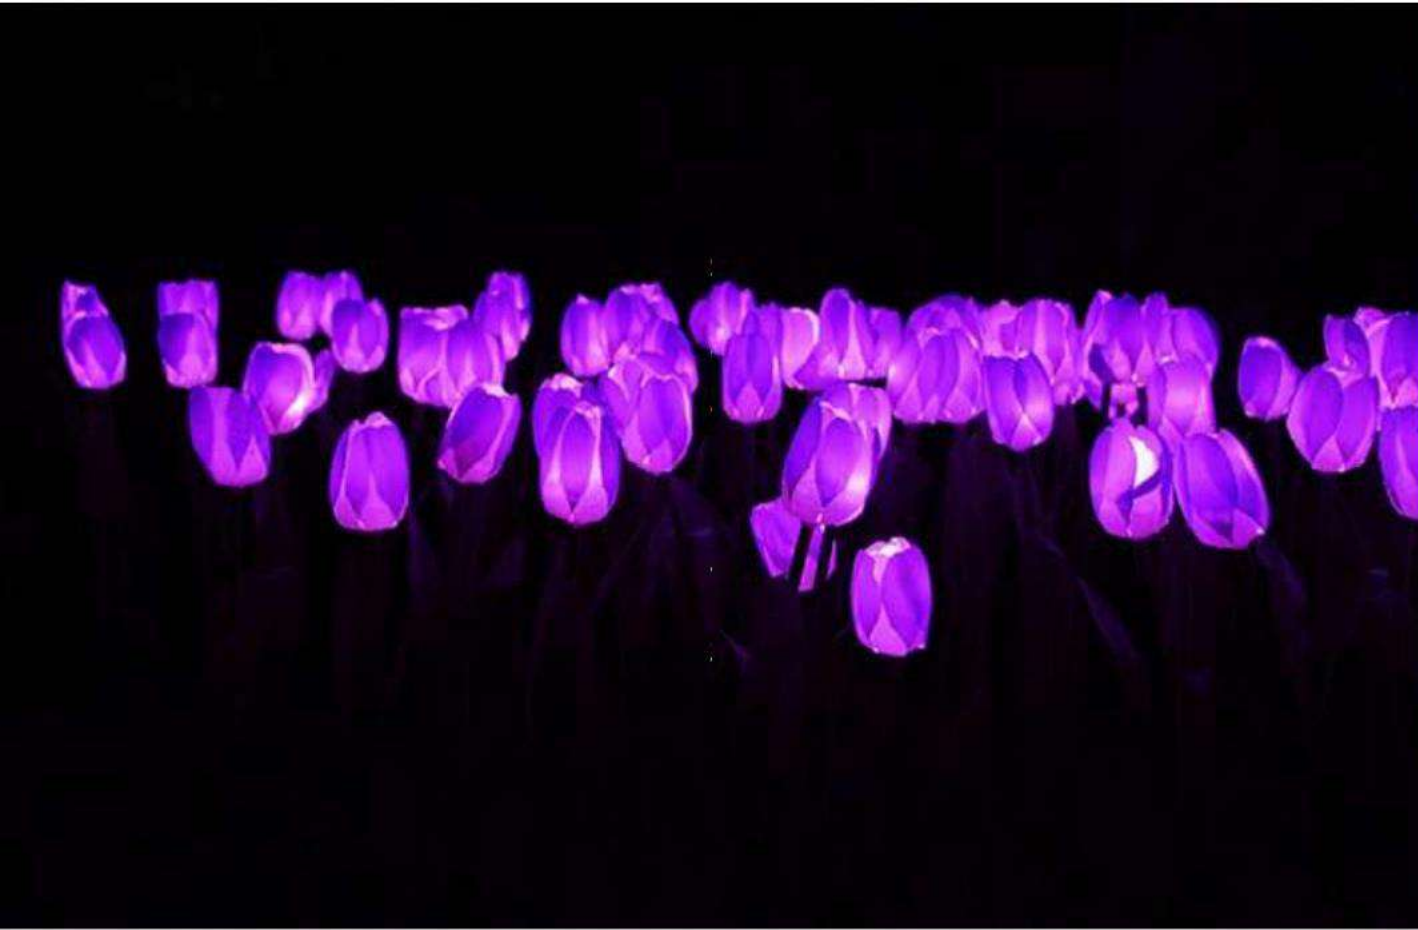

EMAIL: famefly@gmail.com

Plastic planting pot +plastic flowers +
plastic stem+LED light