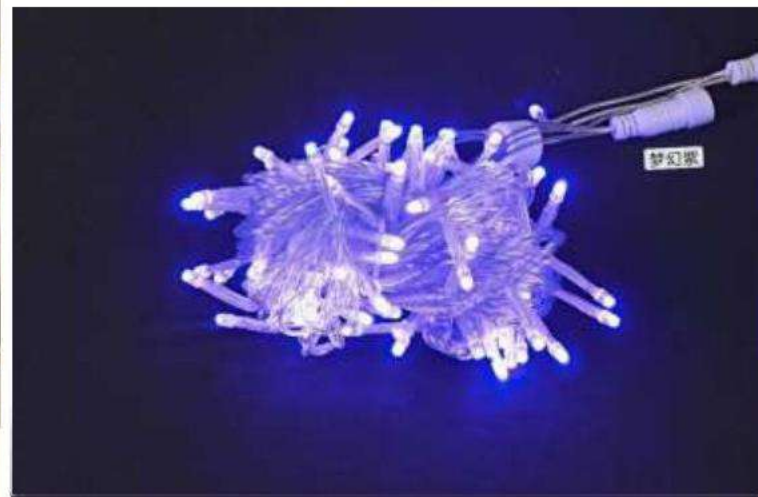

Customizable size

Urban Garden

Point Light

Source Model/Standard Model

Iron frame +baked paint +LED
lights

Tree Light Series

Picture Presentation

- Ironwood Tree
- Material: Steel pipe + rubber coating + plastic petals + LED light
- Crystal Tree
- Material: Iron pipe + baked paint + ABS rubber + fiber flower + LED light
- Simulation Tree
- Material: Steel pipe + resin/imitation paint + plastic petals + LED light