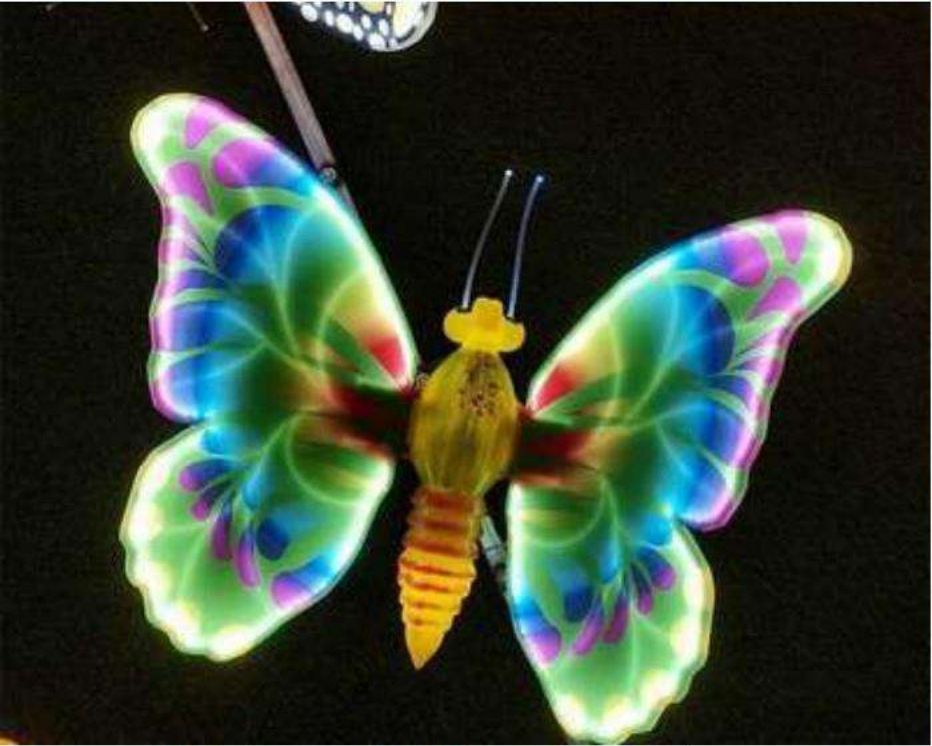

Ironwork + Acrylic panel + LED lights
Butterfly · Bee · Dragonfly