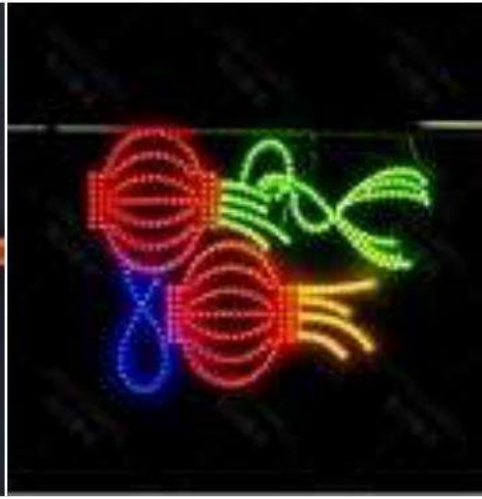

Iron frame + baked paint finish + LED light strip

Customizable size

Firework Light

+Color-enhancing patch light

EMAIL: famefly@gmail.com

Iron frame+baked paint finish+LED light
strip

Customizable in various shapes or based on provided
designs

Hangable lamp

**Fortune Bag
Lantern**

Size: 10*23
Voltage: 220V

45*138mm 80* 130 mm 50*136mm

Wish Lantern

Size: Random
Voltage: 24V

**Star and
Moon Pend-
ant Lamp**

The dimensions can
be adjusted for vol-
tage: 220V