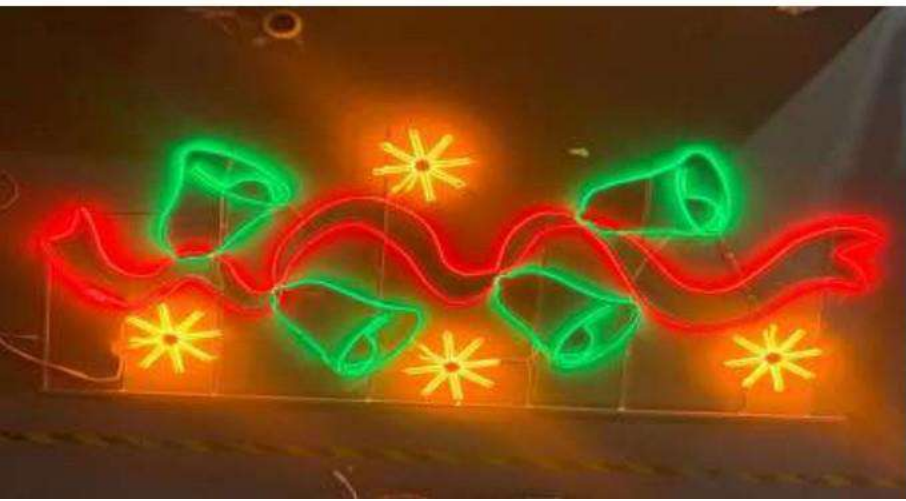

Christmas-Themed D