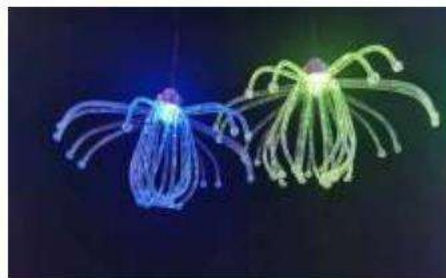

Jellyfish Light