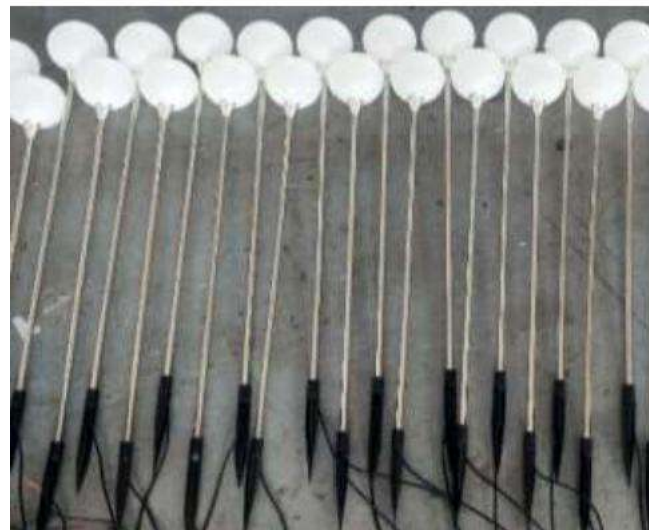

Luxury spherical lamp

Aluminum components + stainless steel + PE + LED light

1. The luxury model features aluminum components
2. Solar energy can be utilized.