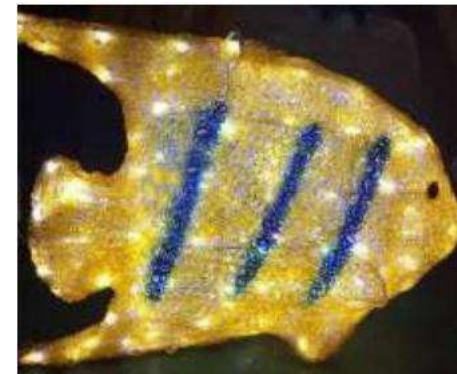

Customizable size

Tree-Hugging Lamp

Customizable

Iron frame+baked enamel finish+LED light strip

Customizable size
Marine organisms can be customized
 Iron frame + baked enamel finish + LED light strings+LED light strips