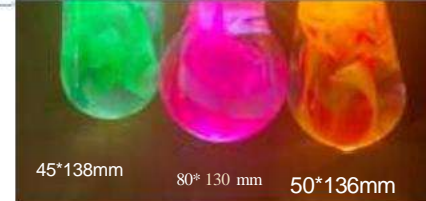

45*138mm   80* 130 mm   50*136mm

Wish Lantern

Size: Random
Voltage: 24V