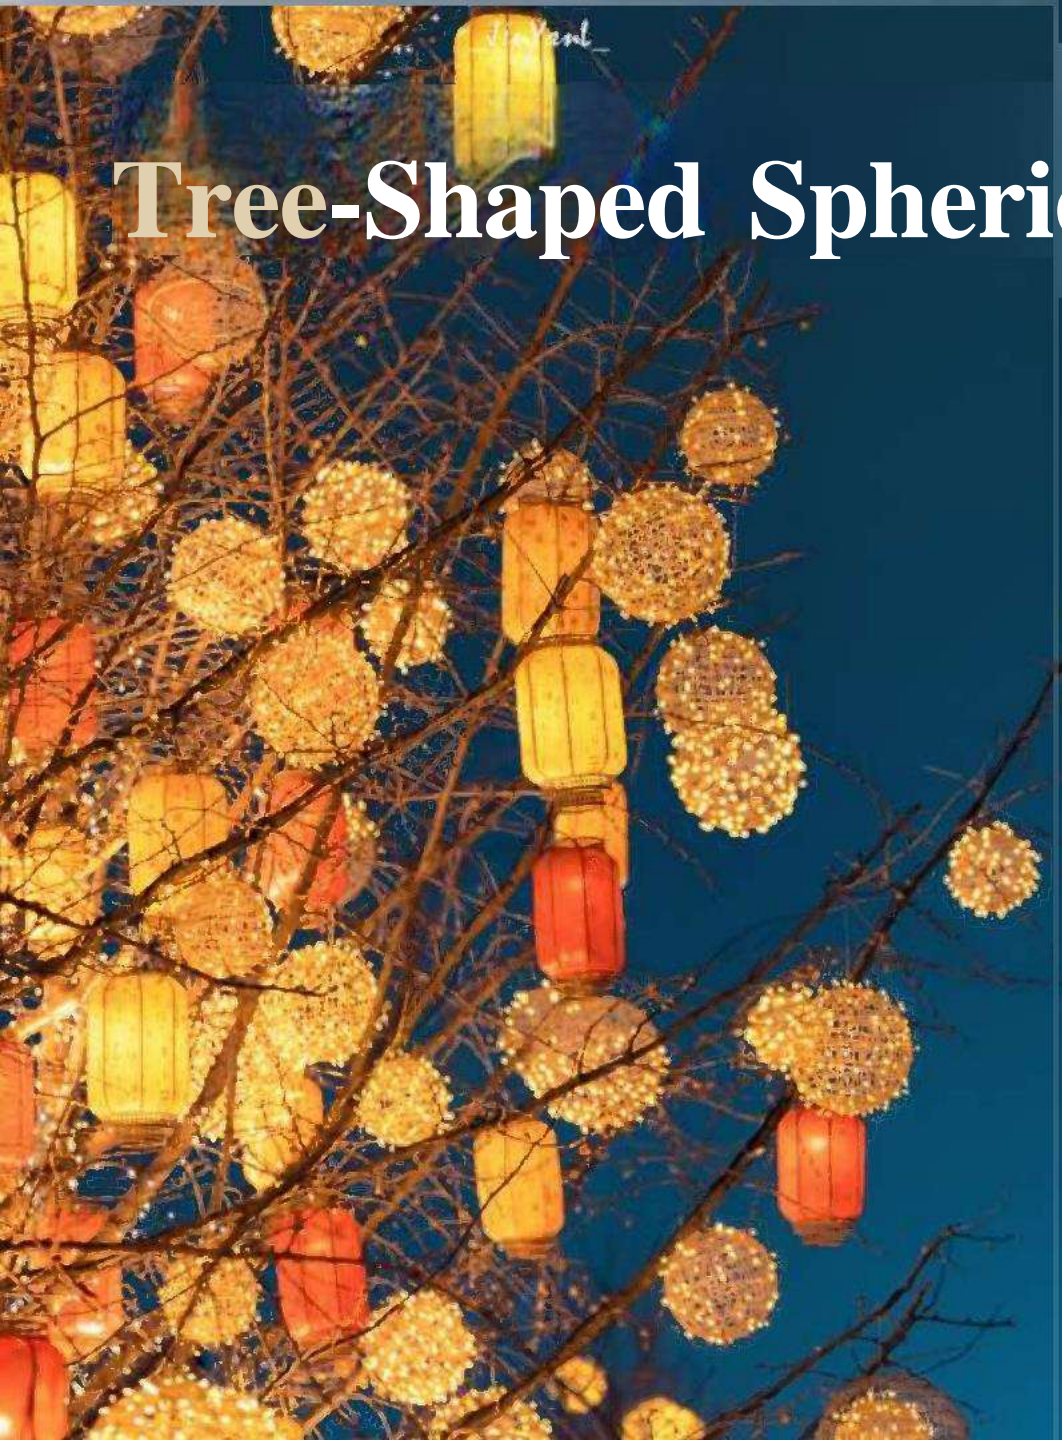

Shape]Light Series

ght series

Tree-Shaped Spherical lamp

Customizable size

Multiple colors and sizes are customizable metal frame ball+LED light

Tennis ball light

Trec-Hanging Poetry Lamp

100
复照青苔上