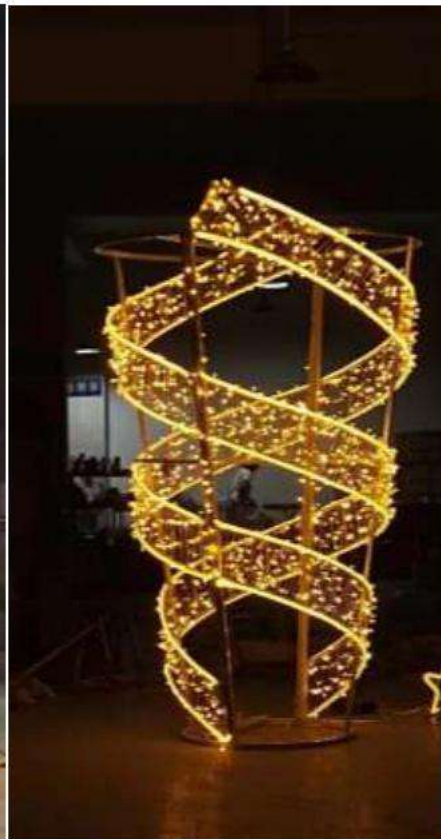

Customizable size

Tree-Hugging Lamp

Customizable

Iron frame+baked enamel finish+LED light strip

Customizable size
Marine organisms can be customized
 Iron frame + baked enamel finish + LED light strings+LED light strips