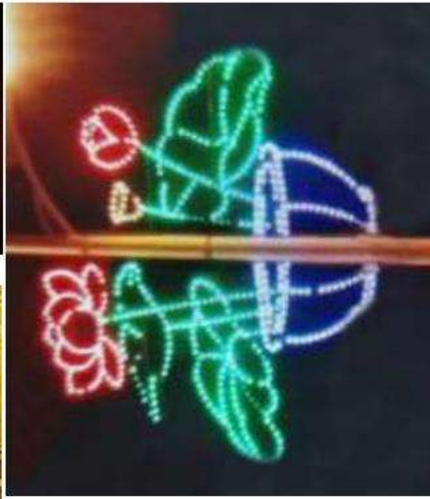

Iron frame + baked paint finish + LED light strip

Customizable size

Firework Light

+Color-enhancing patch light

EMAIL: famefly@gmail.com

Iron frame+baked paint finish+LED light
strip

Customizable in various shapes or based on provided
designs

Hangable lamp

**Fortune Bag
Lantern**

Size: 10*23
Voltage: 220V

45*138mm 80* 130 mm 50*136mm

Wish Lantern

Size: Random
Voltage: 24V

**Star and
Moon Pend-
ant Lamp**

The dimensions can
be adjusted for vol-
tage: 220V